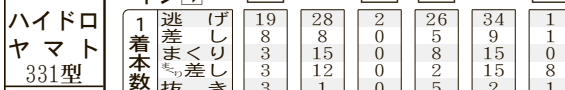

ハイドロ ヤマト 331型

1800 3周

レコード 佐藤隆太 1分46秒3 25号機

日刊ス

Table with 6 columns and 1 row showing race results for the 8th race.

スボニチ

Table with 6 columns and 1 row showing rider statistics for the 8th race.

デスク

Table with 6 columns and 1 row showing rider statistics for the 8th race.

織想天外 コンビ君

Table with 6 columns and 1 row showing rider statistics for the 8th race.

前検練習

Table with 6 columns and 1 row showing rider statistics for the 8th race.

今節1年

Table with 6 columns and 1 row showing rider statistics for the 8th race.

初日二日

Table with 6 columns and 1 row showing rider statistics for the 8th race.

当地最近と平均

Table with 6 columns and 1 row showing rider statistics for the 8th race.

(賞金)

Table with 6 columns and 1 row showing prize money for the 8th race.

塩崎も気配見て 最も強敵となる田口はコース不利が響くか。目立つ足でなくとも、塩崎がインでしのぐとみる。意外性ある今井も握れる位置で注目。

1有利 1⇒5 -2 1⇒3 -5 1-2 -5 5⇒3 -2